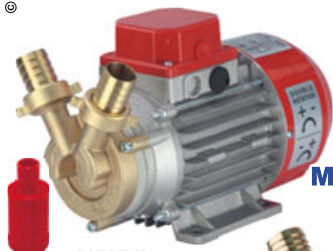

MARINA NOVAX 20

PAT.PEND.

MARINA 25

PAT.PEND.

MARINA NOVAX 25

MARINA NOVAX 30

Accessorio - Aftermarket
CAVO CON PINZE E FUSIBILI
CABLE WITH PLIERS
AND FUSES

code 870035