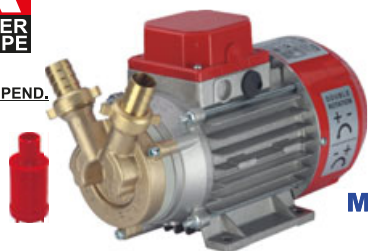

PAT.PEND.

MARINA 20