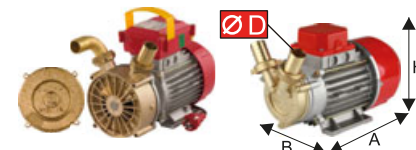

MARINA NOVAX 20

MARINA

BRONZO - BRONZE - BRONCE

MARINA NOVAX

INOSSIDABILE - INOXIDABLE

"Battery, i need a battery"

PAT.PEND.