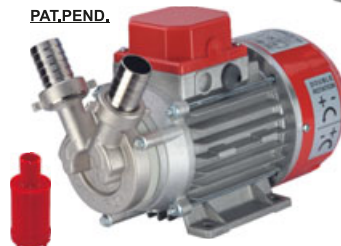

MARINA NOVAX 20

PAT.PEND.

MARINA 25

PAT.PEND.

MARINA NOVAX 25

MARINA NOVAX 30

Accessorio - Aftermarket
CAVO CON PINZE E FUSIBILI
CABLE WITH PLIERS
AND FUSES

code 870035