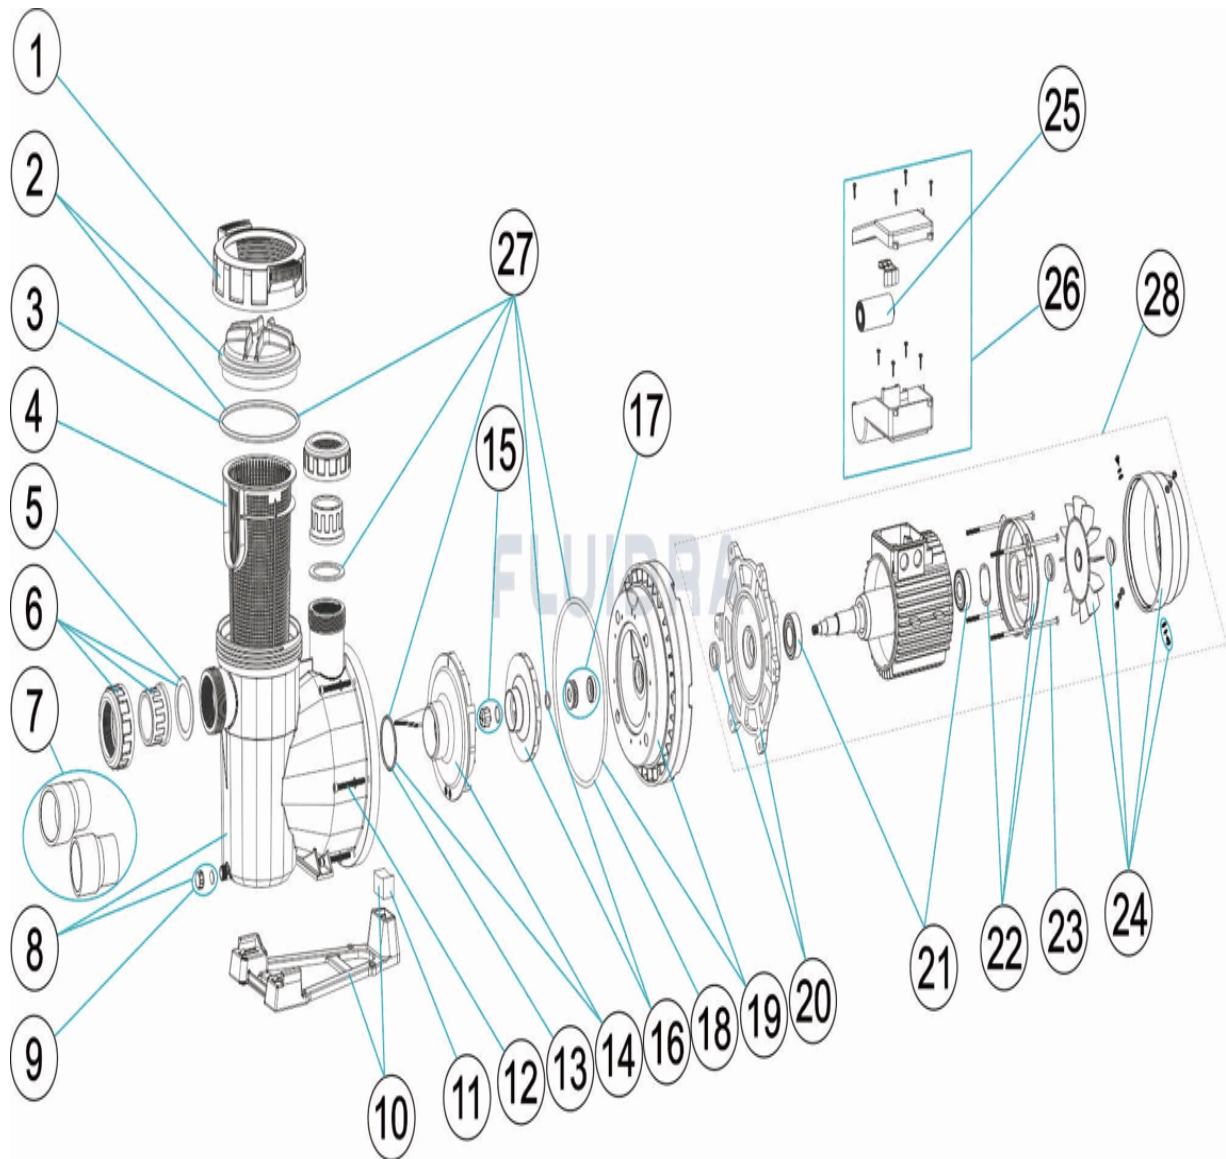

CODICE 65557, 65558, 65560, 65561, 65562, 65563, 65564, 65565, 65566, 65567, 65569, 65570

DESCRIZIONE: POMPA VICTORIA PLUS SILENT

ITALIANO

POS	CODICE	DESCRIZIONE	QUANTITA'	POS	CODICE	DESCRIZIONE	QUANTITA'
1	4405010585	VITE COPERCHIO PREFILTRO		11	* 4405010180	UNIONS PARTE IDRAULICA-BASE POMPA	
2	4405010702	COPERCHIO PREFILTRO		12	4405010590	VITE FISSAGGIO CORPO	
3	4405010178	O-RING D 151,7X6,99		13	4405010161	O-RING D 56,7X3,5	
4	4405010105	CESTO PREFILTRO		14	* 4405010115	DIFFUSORE <=0,75 HP	
5	4405010179	GUERNICIONE PIANA 72X55X2,5		14	* 4405010116	DIFFUSORE 1 HP - 2 HP	
6	* 4405010106	MANICOTTI DI UNIONE <= 1 HP		14	* 4405010117	DIFFUSORE 2,5 - 3 HP	
6	* 4405010107	MANICOTTI DI UNIONE 1,5 HP - 2,5 HP		15	* 4405010134	TAPPO RUOTA M8 SIN.	
7	* 4405010717	MANICOTTI DI UNIONE 3 HP		16	* 4405010591	RUOTA ½ (II) HP	
8	4405010586	CORPO POMBA		16	* 4405010667	RUOTA ½ (II) HP 60 HZ	
9	4405010587	TAPPO SCARICO		16	* 4405010592	RUOTA ½ (III) HP	
10	* 4405010588	BASAMENTO POMPA		16	* 4405010668	RUOTA ½ (III) HP 60 HZ	
10	* 4405010492	BASAMENTO POMPA		16	* 4405010593	RUOTA ¾ (II) HP	

* SI FACCIA RIFERIMENTO AL FOGLIO DELLE OSSERVAZIONI