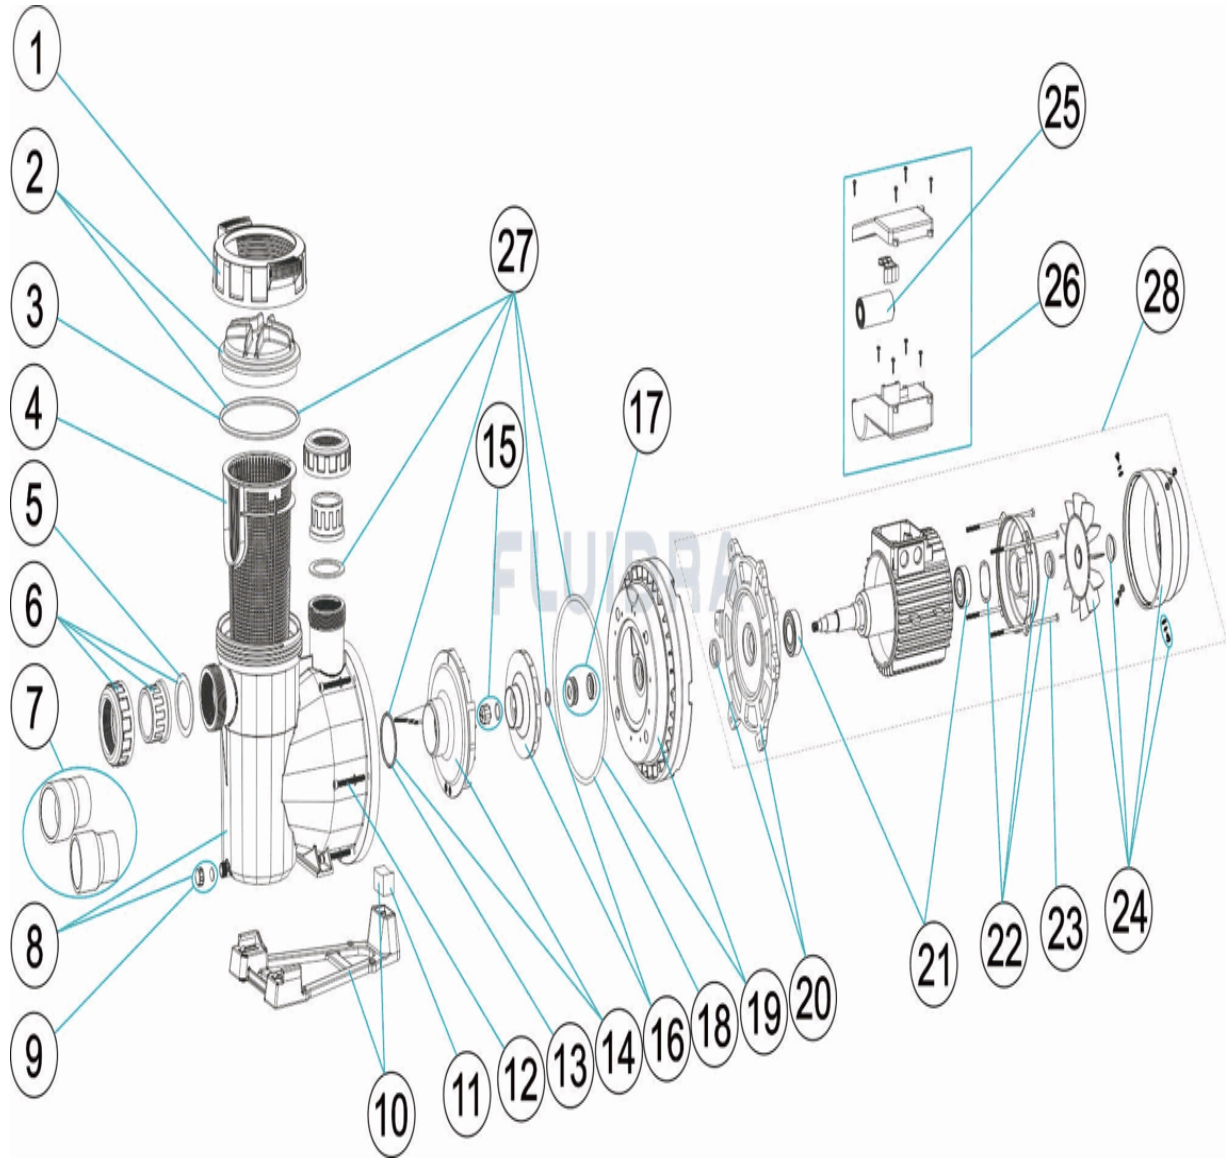

CODE **65557, 65558, 65560, 65561, 65562, 65563, 65564, 65565, 65566, 65567, 65569, 65570**

DESCRIPTION: **VICTORIA PLUS SILENT PUMP**

ENGLISH

POS	CODE	DESCRIPTION	QUANTITY	POS	CODE	DESCRIPTION	QUANTITY
1	4405010585	PRE-FILTER COVER NUT		11	* 4405010180	PUMP BASE FITTINGS 3 HP II	
2	4405010702	PRE-FILTER COVER		12	4405010590	BODY FIXING SCREW	
3	4405010178	O' RING D 151,7X6,99		13	4405010161	O' RING D. 56,7X3,5	
4	4405010105	PRE-FILTER BASKET		14	* 4405010115	DIFFUSEUR <=0,75 HP	
5	4405010179	INLET GASKET 72X55X2,5		14	* 4405010116	DIFFUSOR 1 HP - 2 HP	
6	* 4405010106	UNION FITTINGS <= 1 HP		14	* 4405010117	DIFFUSOR 2,5 - 3 HP	
6	* 4405010107	UNION FITTINGS 1,5 HP - 2,5 HP		15	* 4405010134	IMPELLER COVER M8 LEFT	
7	* 4405010717	UNION FITTINGS 3 HP		16	* 4405010591	IMPELLER ½ (II) HP	
8	4405010586	PUMP HOUSING		16	* 4405010667	IMPELLER ½ (II) HP 60 HZ	
9	4405010587	DRAIN PLUG		16	* 4405010592	IMPELLER ½ (III) HP	
10	* 4405010588	PUMP BASE		16	* 4405010668	IMPELLER ½ (III) HP 60 HZ	
10	* 4405010492	PUMP BASE		16	* 4405010593	IMPELLER ¾ (II) HP	