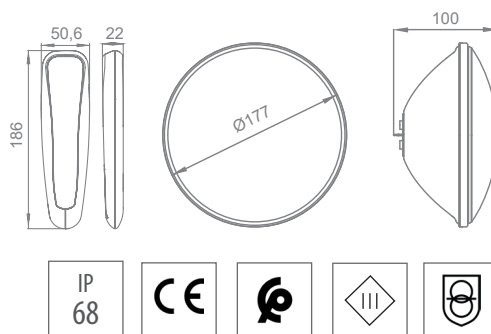

A ↑ G		73761	73761WW		
	Color	White	Warm White		
	Consumption	14,5 W (20 VA)			
	Luminous flux	1.485 lm			
A ↑ G		75767	75771	75772	
	Color	RGB	RGB RC1100		
	Consumption	22 W (29 VA)			
	Luminous flux	1.100 lm			
	Remote Control	Not included	Included	Not included	
	Control	Can be controlled by push-button 32458, LumiPlus Range Extender 64633 + RC1100 remote controller 75773 or LumiPlus Connect controller 76290.		Works with remote control 75773.	

VOLTAGE:	12 V AC
FREQUENCY:	50/60 Hz
SERVICE LIFE:	L70-50,000 h
MAX. WATER TEMPERATURE:	40 °C
MAX. INSTALLATION DEPTH:	2 m
MAXIMUM WATER TREATMENT VALUES:	Chlorine: 2 mg/l Bromine: 5 mg/l Salt chlorinator (NaCl): 6 g/l Pool water pH: 7.2 and 7.6
ACCESSORIES & COMPATIBLE NICHES:	Compatible with any PAR56 projector
MATERIALS:	Polyamide