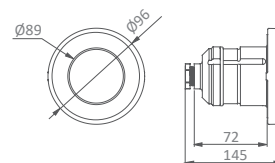

LUMIPLUS ESSENTIAL MINI PROJECTOR FOR WALL BUSHING

Wall bushing mounted .

	76681	76681WW	
A t E	Color	White	Warm White
	Consumption	4 W (6 VA)	
	Luminous flux	315 lm	
	Temp. Color	5.700 K	3.000 K
A t G		76683	
	Color	RGB	
	Consumption	4 W (7 VA)	
	Luminous flux	186 lm	
	Remote Control	Not included	
Control	Can be controlled by push-button 32458, LumiPlus Range Extender 64633 + RC1100 remote controller 75773 or LumiPlus Connect controller 76290.		

VOLTAGE:	12 V AC
FREQUENCY:	50/60 Hz
SERVICE LIFE:	L70-50,000 h
MAX. WATER TEMPERATURE:	40 °C
MAX. INSTALLATION DEPTH:	2 m
MAXIMUM WATER TREATMENT VALUES:	
	Chlorine: 2 mg/l Bromine: 5 mg/l
	Salt chlorinator (NaCl): 6 g/l
	Pool water pH: 7.2 and 7.6
CABLE:	2.5 m. H07RN-F 2 x 1 mm ²
MATERIALS:	Polyamide
WALL BUSHINGS:	53956/15661
DECORATIVE RINGS:	
	08554-0500CL090
	08554-0500CL129
	08554-0500CL144