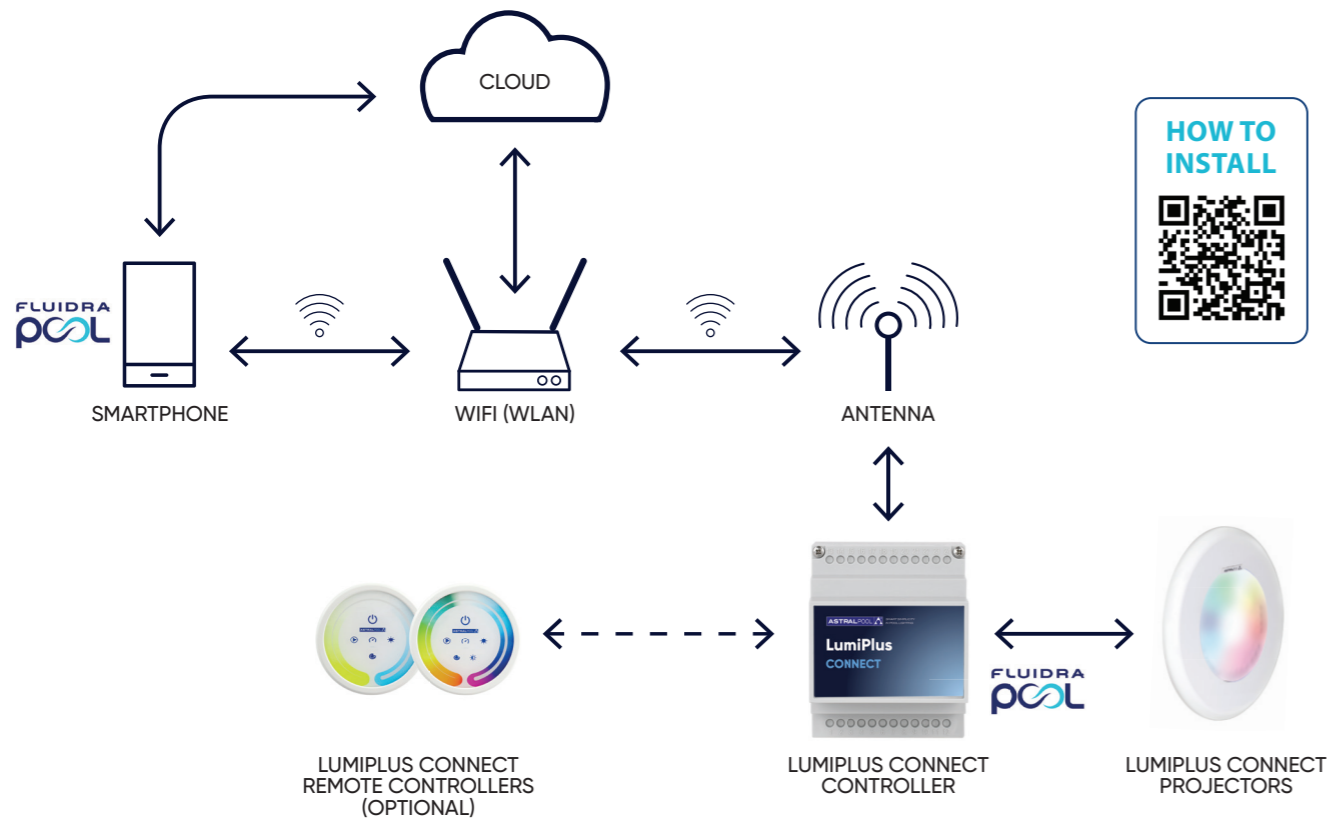

LUMIPLUS CONNECT

A DELIGHTFUL EXPERIENCE

SMART SIMPLICITY IN POOL LIGHTING

CONNECT

LumiPlus Connect offers unrivaled light control, allowing you to take charge of your pool's ambiance with ease and from anywhere in the world. Discover the perfect illumination for your pool from a diverse array of options, ranging from white, warm white, tunable white, RGB, and RGBW.

SIMPLE

EMPOWER YOUR LIGHTING EXPERIENCE

Revolutionize your control experience with our adaptable solution.

Seamlessly manage your lights through our Fluidra Pool™ App, designed for both Android and iOS users.

Have the freedom to control the pool lights your way with the added convenience of remote control.

SMART

ABSOLUTE CONTROL WHEREVER YOU ARE

Effortlessly integrate our system with the Fluidra Pool™ ecosystem for centralized control of your pool through the Fluidra Pool™ app, no matter where you are.

Create captivating pool ambiance with color customization, set schedules and choose colors or sequences with ease.

EFFICIENT

WE PUT THE FOCUS ON EFFICIENCY

Experience energy efficiency like never before with our innovative solution. Easily schedule the on and off times of your lights and take control of the light level with our dimming feature. The LumiPlus Connect is available in two wattages and are designed to adapt to every space and pool size, providing the perfect lighting solution.