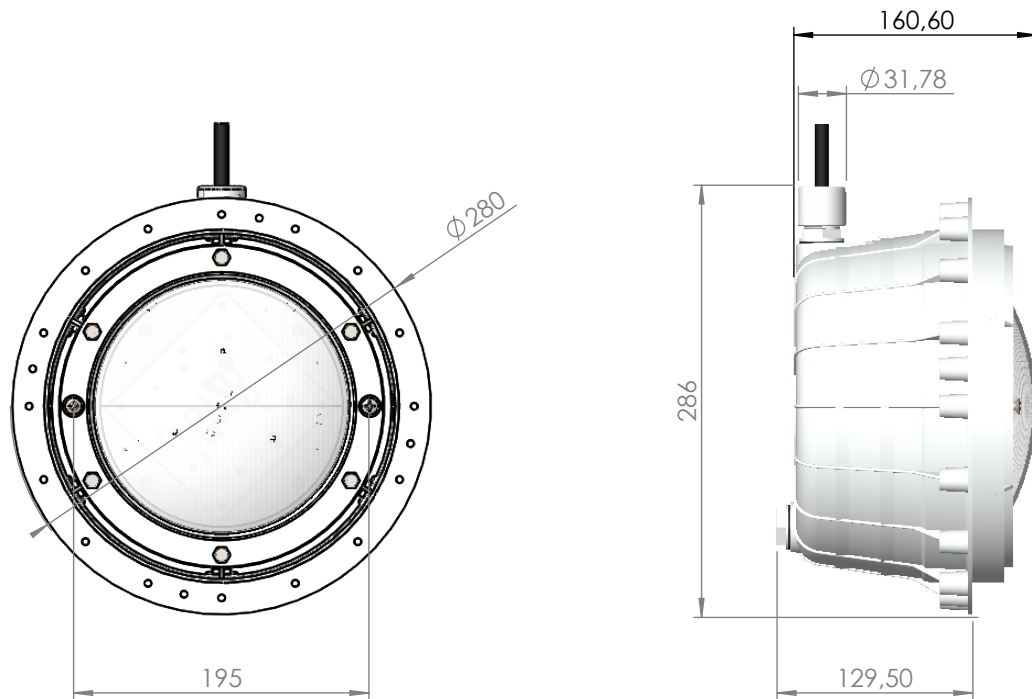

CODIGO / CODE: 66828
DESCRIPCION: PRLED STD ESS. W1485 PH
DESCRIPTION: PRLED STD ESS. W1485 PH

Nota: Unidades en mm
Note: Units in mm