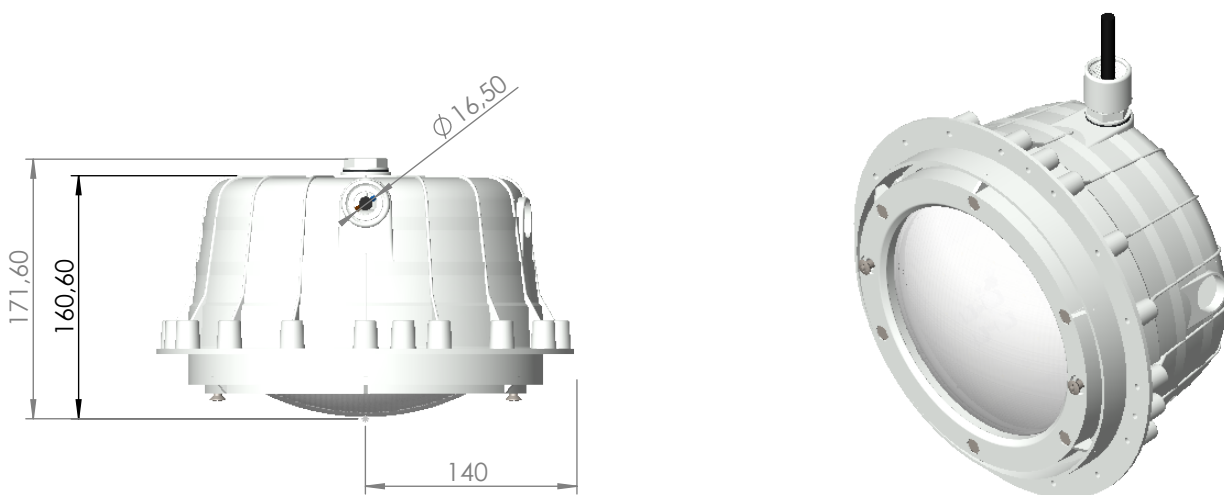

CODIGO / CODE: 66828
DESCRIPCION: PRLED STD ESS. W1485 PH
DESCRIPTION: PRLED STD ESS. W1485 PH

Nota: Unidades en mm
Note: Units in mm